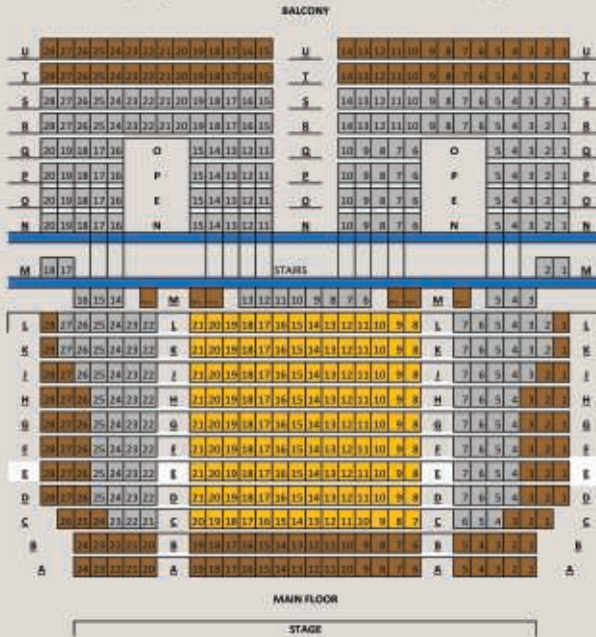

Classics Concert Seating Chart

New Season Ticket Patrons please call 575-646-3709
 or email info@lascrucessymphony.org
 for assistance in purchasing tickets.

	Season	Single	
Bronze	\$164	\$41	Prices include \$1 per ticket handling fee
Silver	\$184	\$46	A 3% Processing Fee will be added for credit cards
Gold	\$204	\$51	